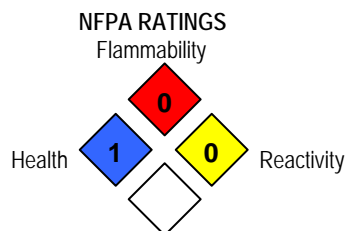

Use on:

- Metal
- Ceramic
- Wood
- Fabrics
- Furniture
- Tires
- Plastic
- Chrome
- Painted surfaces
- Carpets
- Baths
- Boats
- Glass
- Stainless steel
- Fiberglass
- Upholstery
- Kitchens
- Shops

Effective Against

- Oil and grease
- Dirt and grime
- Grass stains

Features and Benefits

- Easily penetrates dirt and grease on all washable surfaces
- Heavy duty, ready to use, butyl based cleaner saves time and labor
- Contains no petroleum or chlorinated solvents
- Low-odor, low V.O.C.

Properties

Appearance.....	Yellow liquid
Fragrance	Detergent
Ready to use.....	Yes
pH.....	11.5-12.5
VOC Content.....	<2.0 % by wt.
Foaming.....	Medium foaming
Application.....	Spray and wipe

Directions Complete directions on product label
Just spray and wipe.

Active Ingredients

Water	7732-18-5
Trisodium phosphate	7601-54-9
2-butoxyethanol	111-76-2
Alkylbenzenesulfonic acid.....	68584-22-5
Sodium Hydroxide	1310-73-2

CAS Number

Safety

Caution. May irritate eyes. Keep out of the reach of children.

DOT Shipping (ground transportation)

Proper Shipping Name:	None
Class:	None
ID Number:	None
Packing Group:	None

Quantities

- 30, 35 & 55 gallon
- 5 or 6 gallon
- 6 X 1 gallon
- 4 X 1 gallon
- 12 x quart/ case

**TOTAL
SOLUTIONS**

Milwaukee, WI 53224 • 1-800-743-6417 • Fax 414-354-9219 • www.athea.com